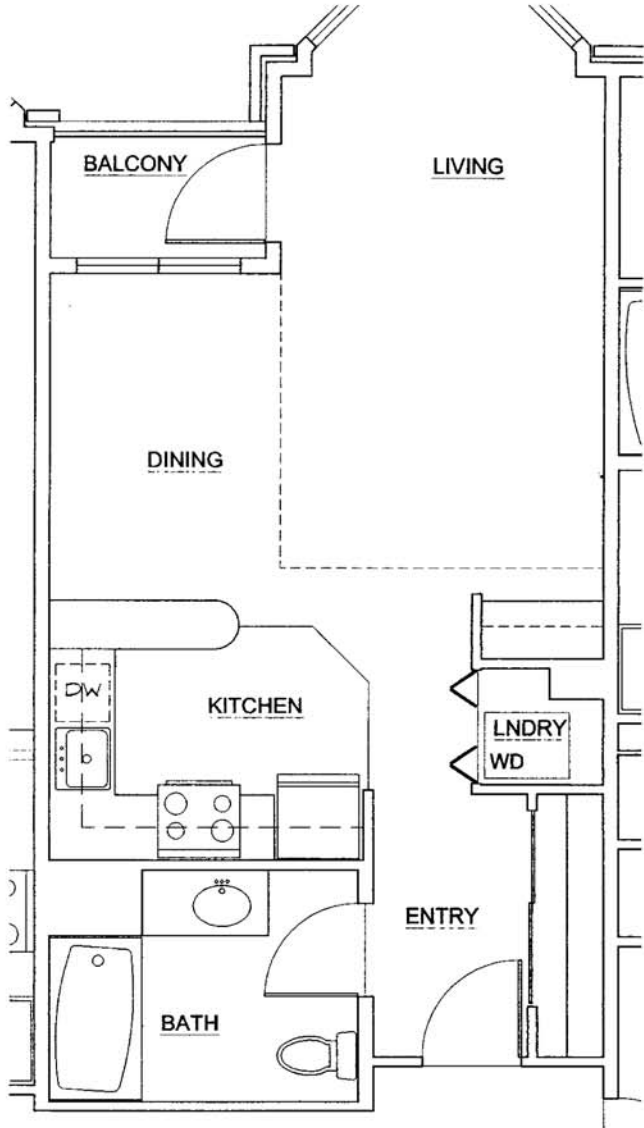

KEARNEY PLAZA

APARTMENTS

For Information
931 NW 11th Avenue, Portland, OR 97209
503.227.5624
www.kearneyplaza.com

STUDIO A3
Total 495 sq. ft.
Unit No. 106,206,306,406,506

Square footage is estimated. Floor plans are subject to minor variations.