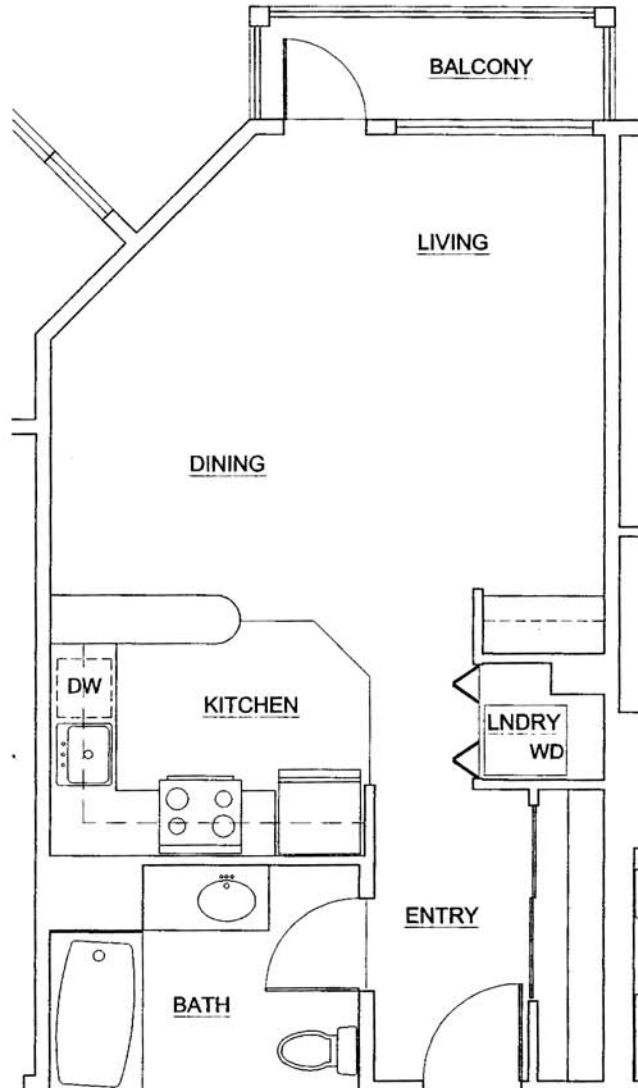

KEARNEY PLAZA

APARTMENTS

For Information
931 NW 11th Avenue, Portland, OR 97209
503.227.5624
www.kearneyplaza.com

STUDIO A2

Total 495 sq. ft.
Unit No. 111,211,311,411,511