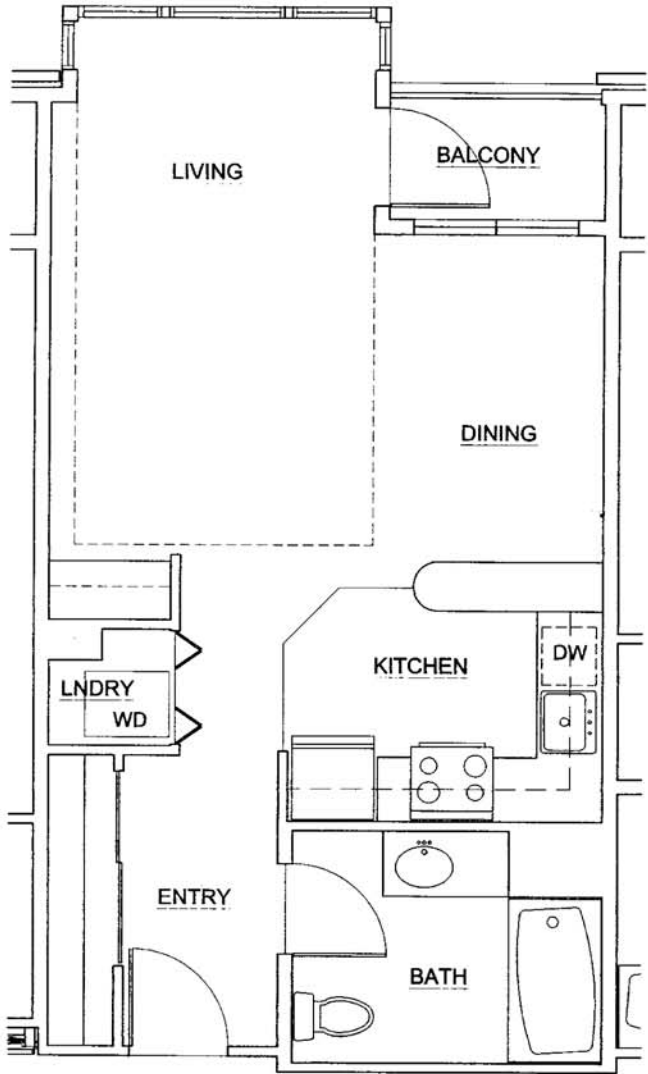

# KEARNEY PLAZA

## APARTMENTS

For Information  
 931 NW 11th Avenue, Portland, OR 97209  
 503.227.5624  
[www.kearneyplaza.com](http://www.kearneyplaza.com)

**STUDIO A1**

Total	495 sq. ft.
Unit No.	219,319,419,519 222,322,422,522

Square footage is estimated. Floor plans are subject to minor variations.