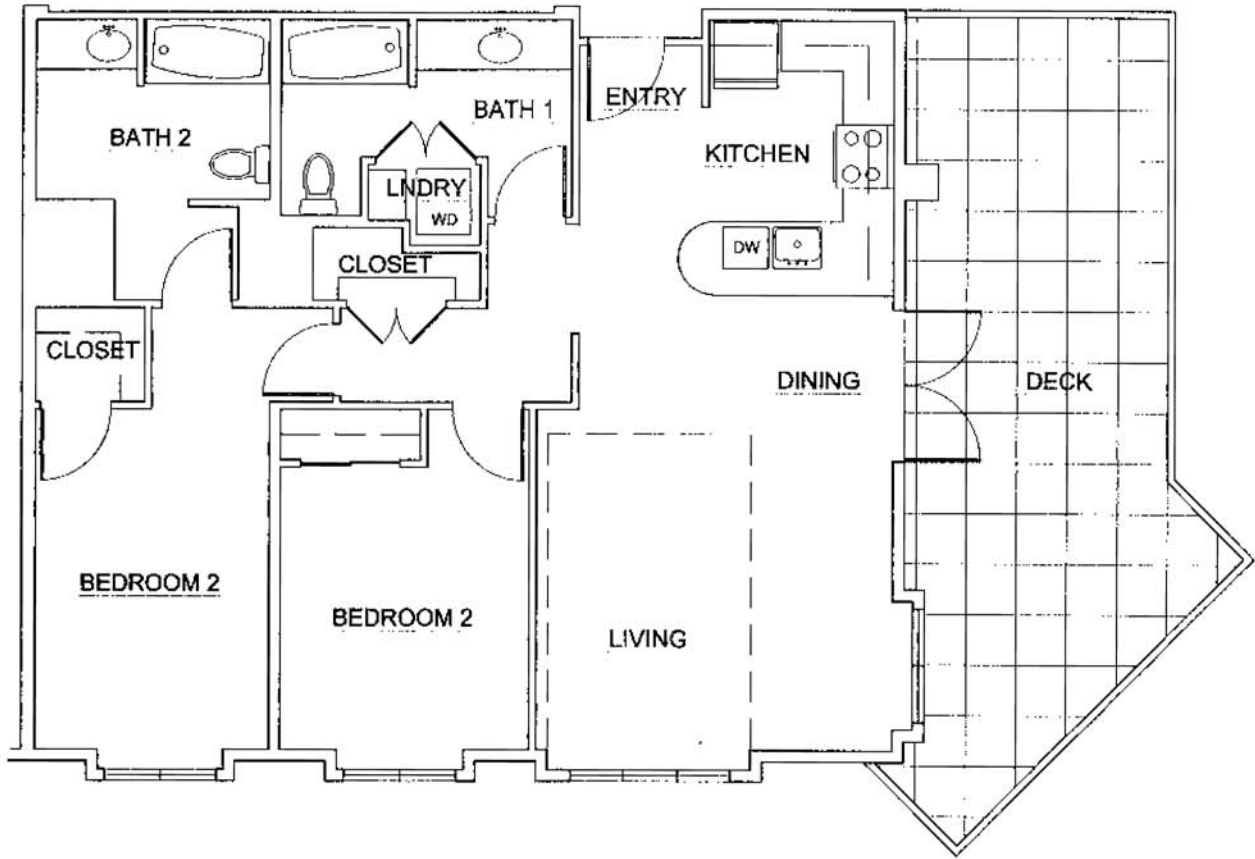

KEARNEY PLAZA

APARTMENTS

For Information
 931 NW 11th Avenue, Portland, OR 97209
 503.227.5624
www.kearneyplaza.com

2 BEDROOM PENTHOUSE
 Total 1010 sq. ft.
 Unit No. 501

Small print: Square footage is estimated. Floor plans are subject to minor variations.