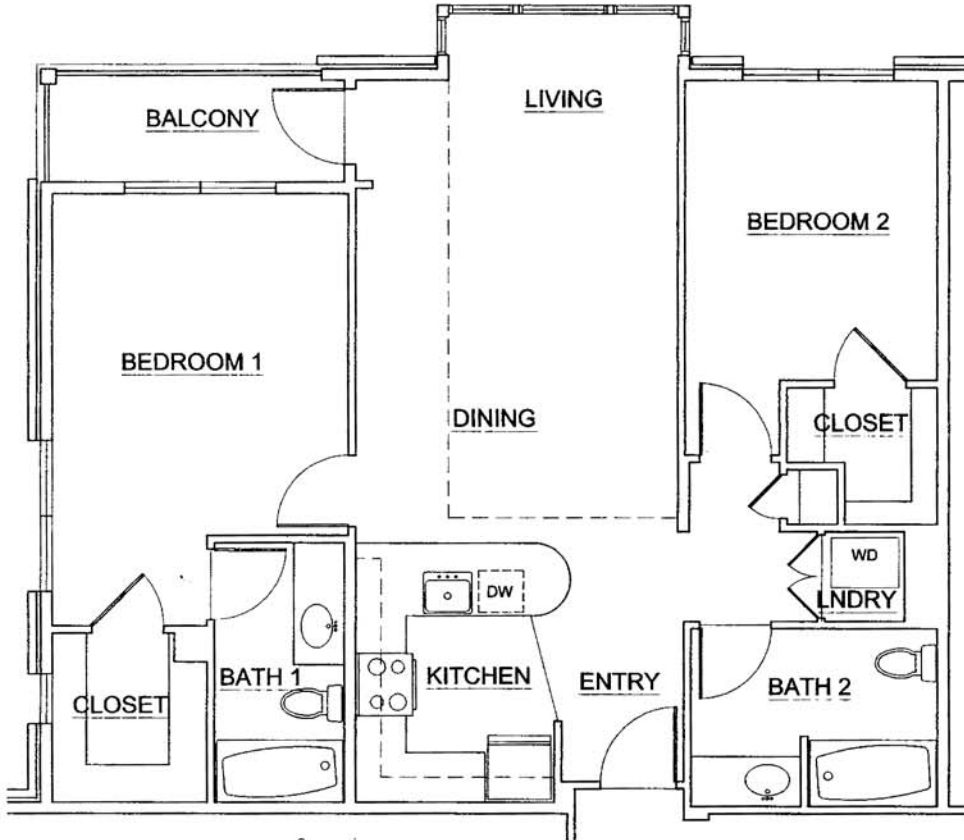

KEARNEY PLAZA

APARTMENTS

For Information
 931 NW 11th Avenue, Portland, OR 97209
 503.227.5624
www.kearneyplaza.com

2 BEDROOM H

Total	1045 sq. ft.
Unit No.	220,320,420,520 229,329,429

Small print: Square footage is estimated. Floor plans are subject to minor variations.