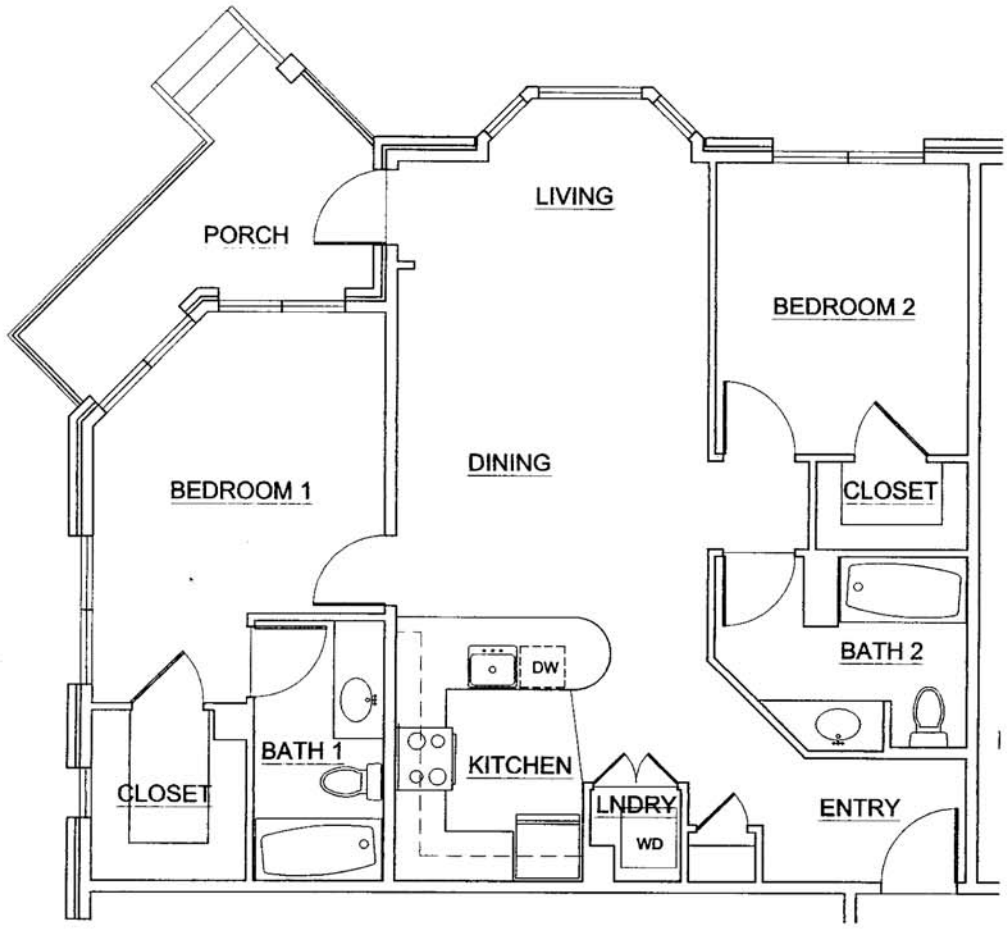

KEARNEY PLAZA

APARTMENTS

For Information
 931 NW 11th Avenue, Portland, OR 97209
 503.227.5624
www.kearneyplaza.com

2 BEDROOM G

Total	962 sq. ft.
Unit No.	107

Small text at the bottom of the page: Square footage is estimated. Floor plans are subject to minor variations.