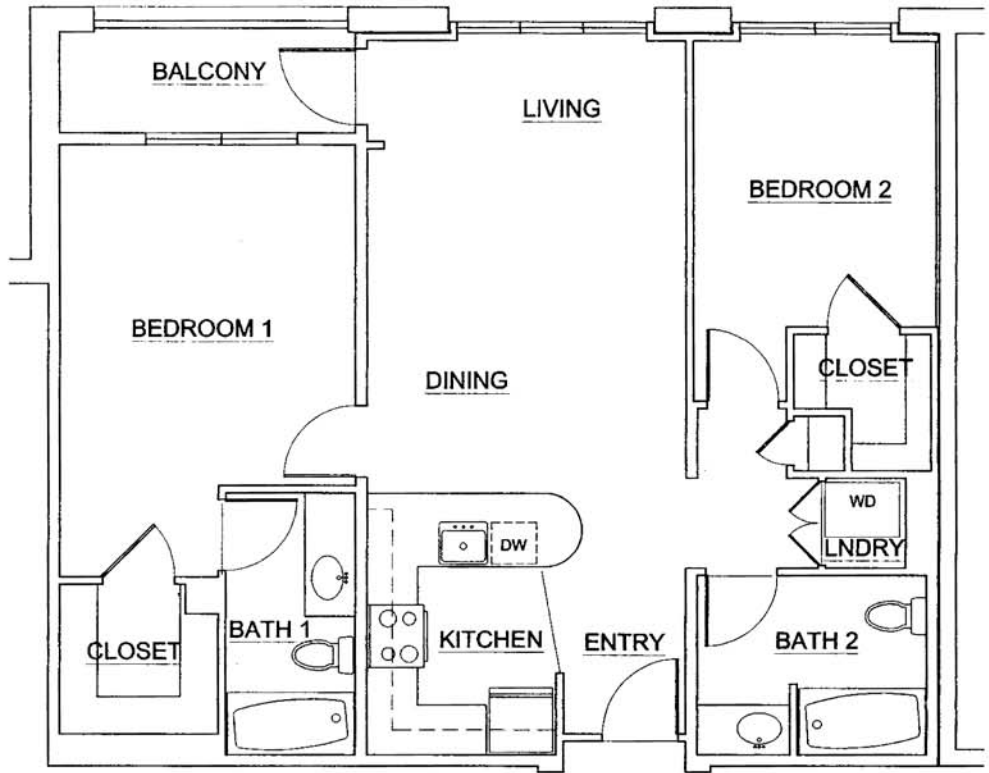

KEARNEY PLAZA

APARTMENTS

For Information
 931 NW 11th Avenue, Portland, OR 97209
 503.227.5624
www.kearneyplaza.com

2 BEDROOM F

Total	949 sq. ft.
Unit No.	109

Square footage is estimated. Floor plans are subject to minor variations.