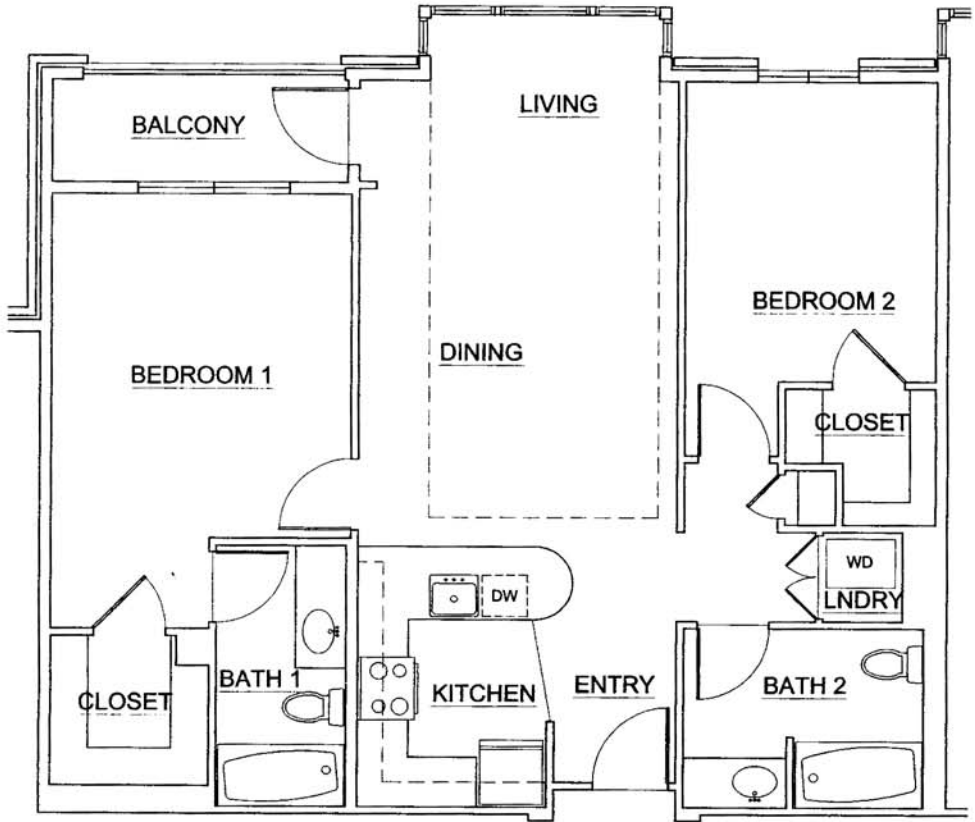

KEARNEY PLAZA

APARTMENTS

For Information
 931 NW 11th Avenue, Portland, OR 97209
 503.227.5624
www.kearneyplaza.com

2 BEDROOM F

Total 949 sq. ft.
 Unit No. 209,309,409,509

Square footage is estimated. Floor plans are subject to minor variations.