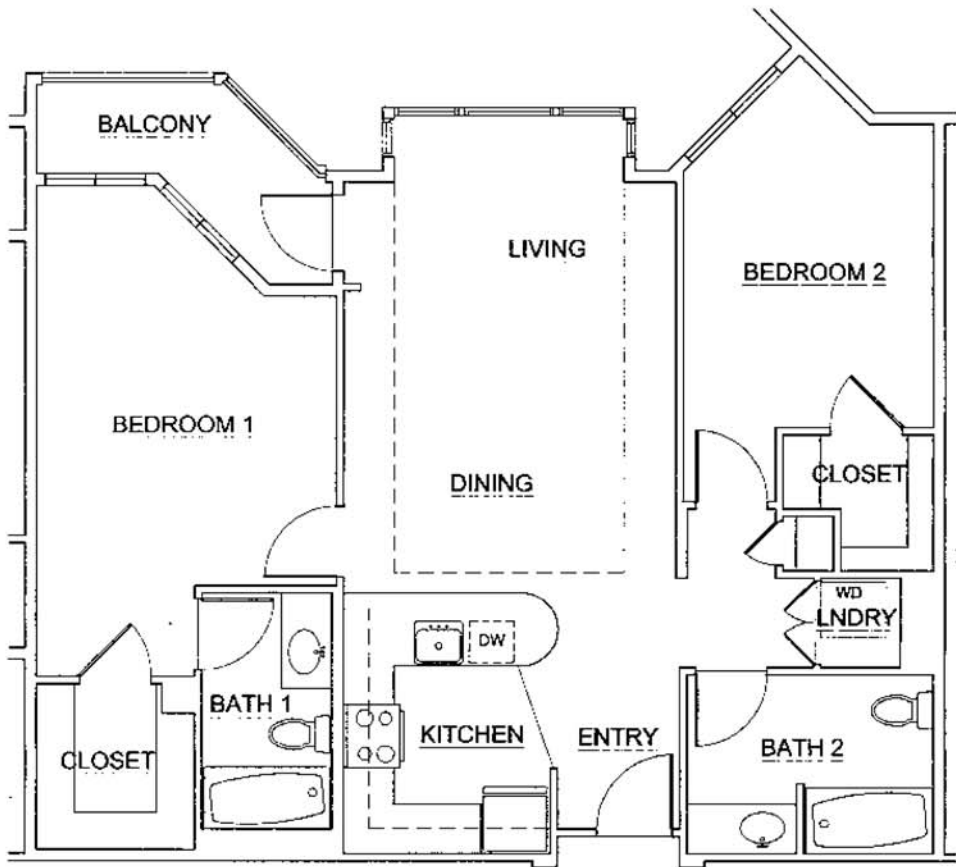

KEARNEY PLAZA

APARTMENTS

For Information
 931 NW 11th Avenue, Portland, OR 97209
 503.227.5624
www.kearneyplaza.com

2 BEDROOM D
 Total 966 sq. ft.
 Unit No. 112,212,312,412,512

Square footage is estimated. Floor plans are subject to minor variations.