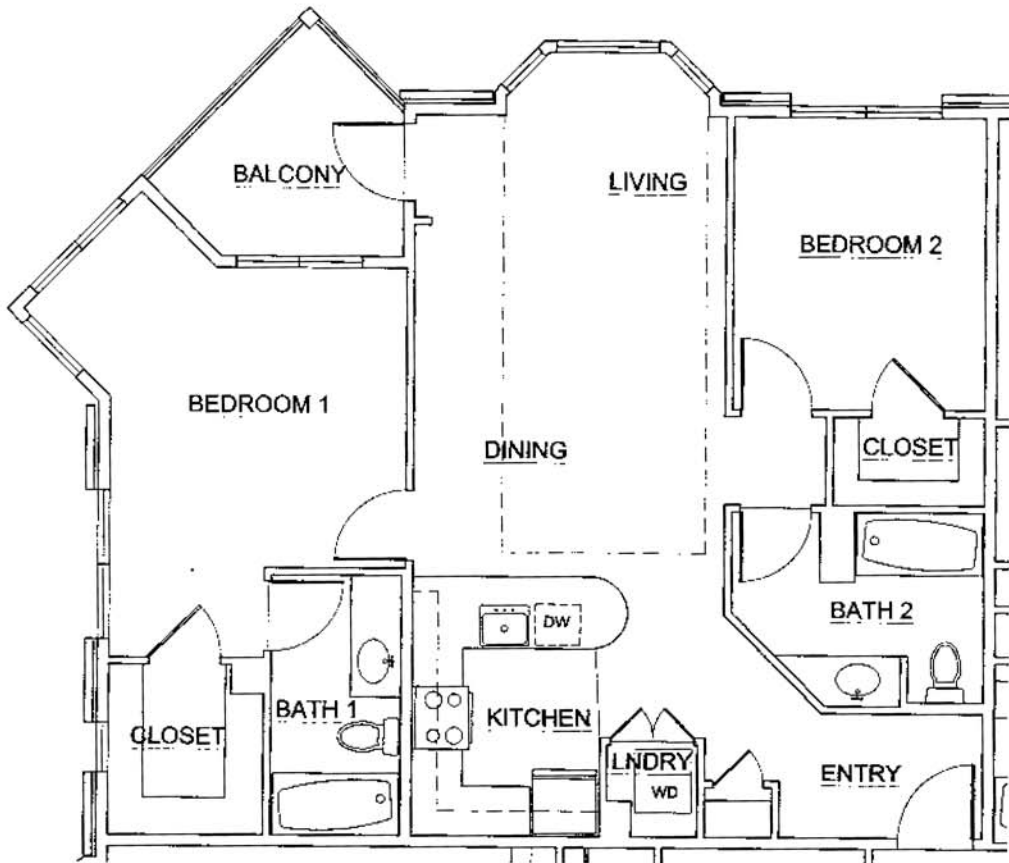

KEARNEY PLAZA

APARTMENTS

For Information
 931 NW 11th Avenue, Portland, OR 97209
 503.227.5624
www.kearneyplaza.com

2 BEDROOM C
 Total 1010 sq. ft.
 Unit No. 207,307,407,507

Square footage is estimated. Floor plans are subject to minor variations.