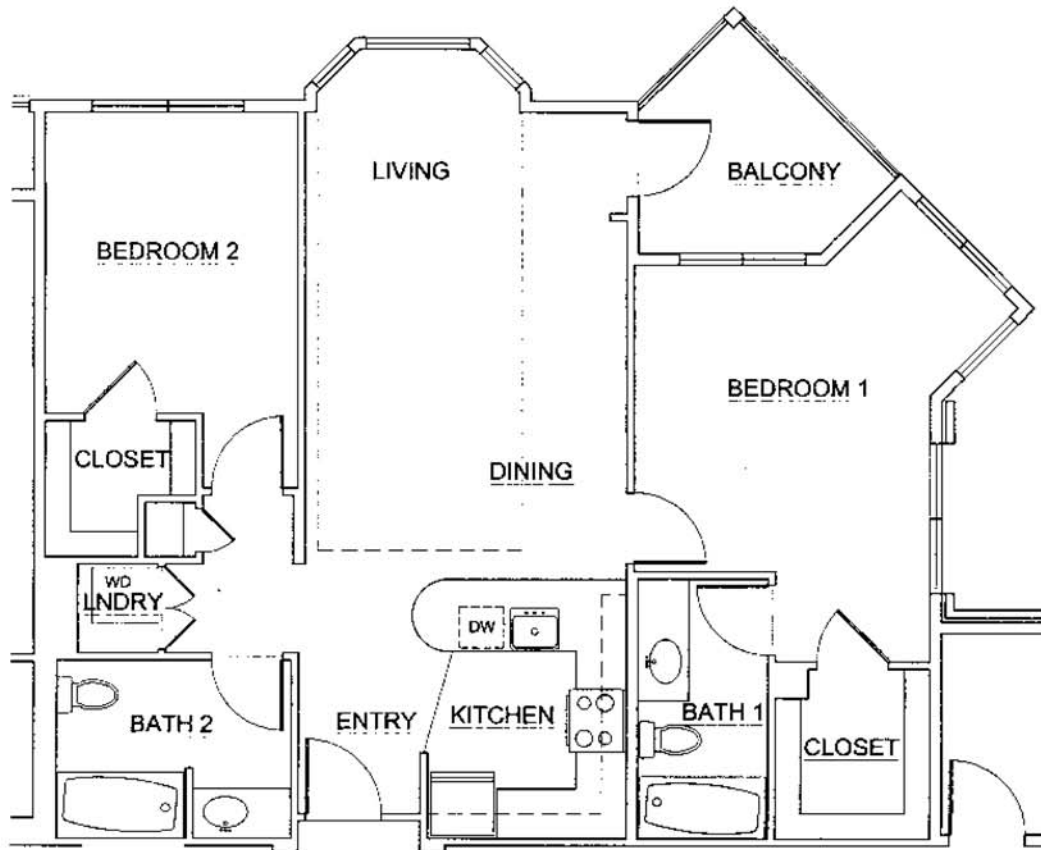

KEARNEY PLAZA

APARTMENTS

For Information
 931 NW 11th Avenue, Portland, OR 97209
 503.227.5624
www.kearneyplaza.com

2 BEDROOM B

Total	1010 sq. ft.
Unit No.	101,210,310,401 103,203,303,403,503

Small text at the bottom of the page: Square footage is estimated. Floor plans are subject to minor variations.