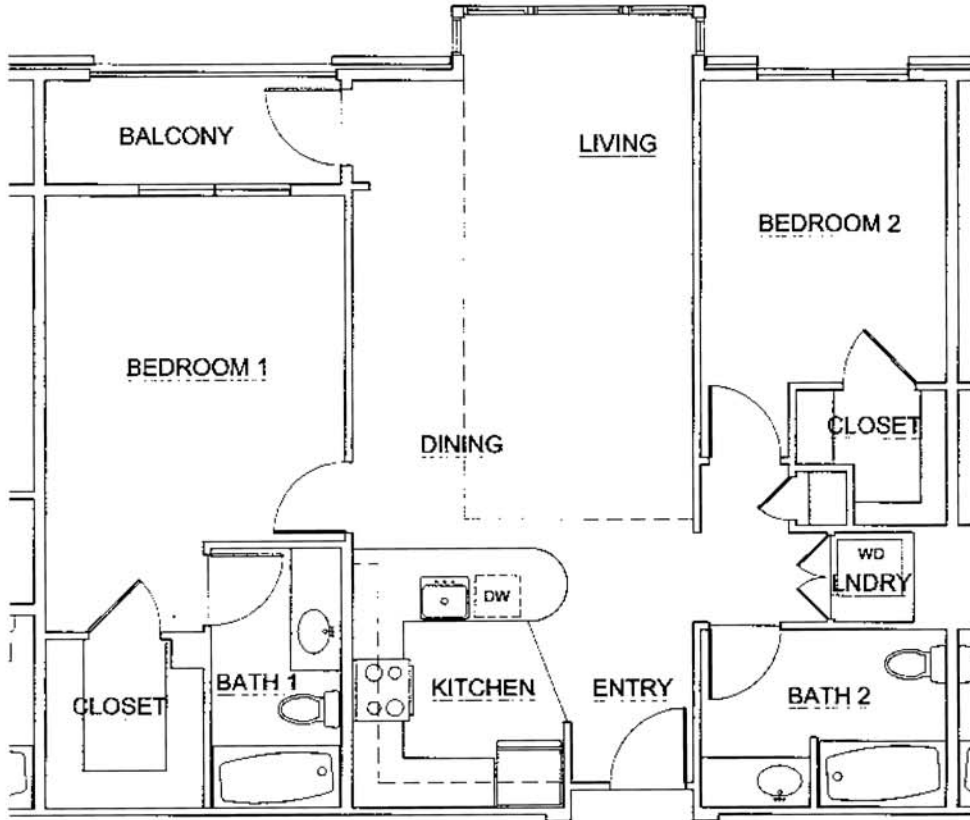

KEARNEY PLAZA

APARTMENTS

For Information
 931 NW 11th Avenue, Portland, OR 97209
 503.227.5624
www.kearneyplaza.com

2 BEDROOM A

Total	1010 sq. ft.
Unit No.	
102,202,302,402	221,321,421,521
108,208,308,408,508	228,328,428,528
110,210,310,410,510	

Square footage is estimated. Floor plans are subject to minor variations.