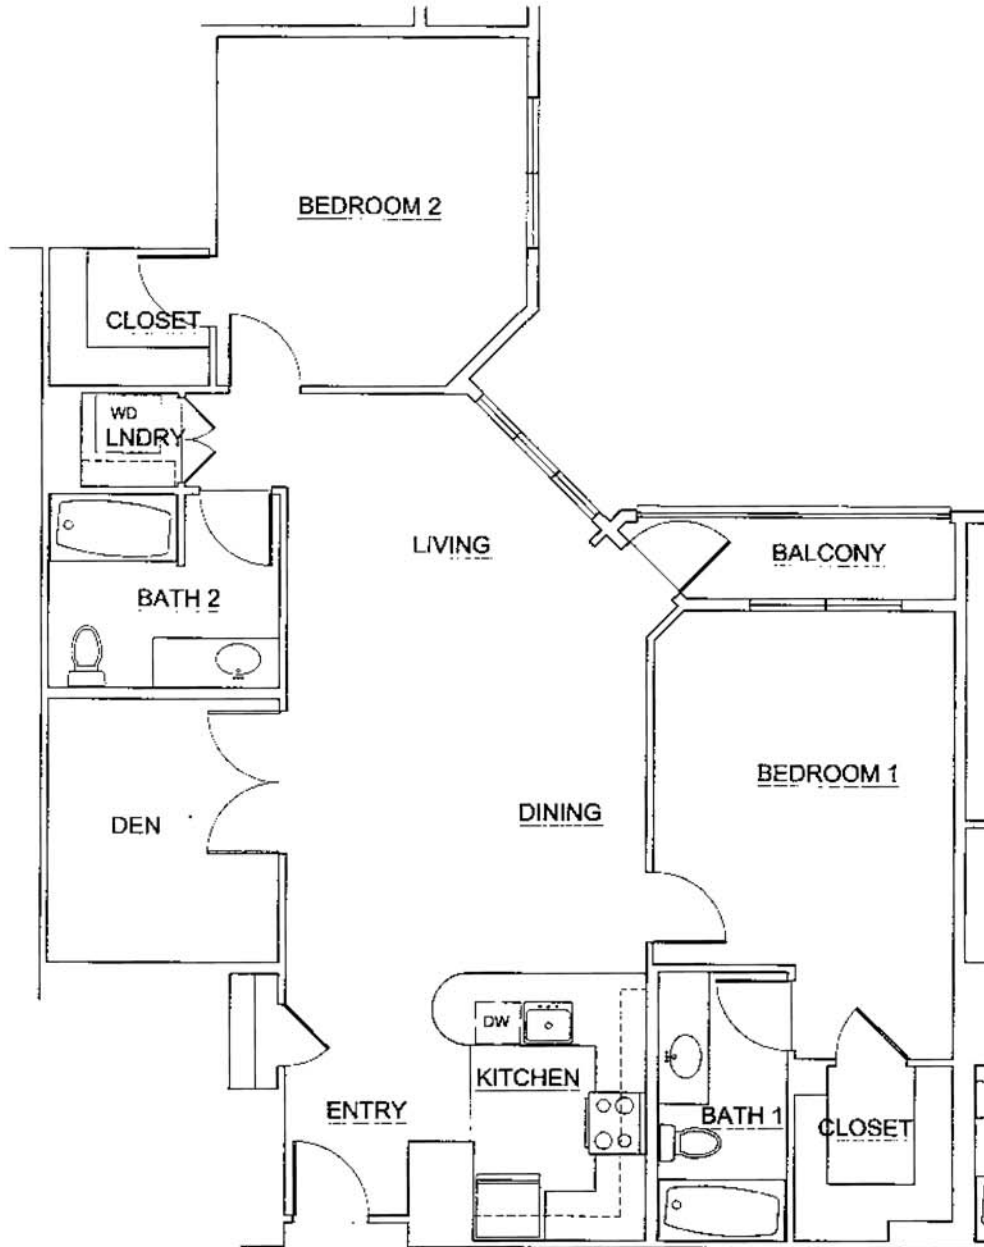

KEARNEY PLAZA

APARTMENTS

For Information
 931 NW 11th Avenue, Portland, OR 97209
 503.227.5624
www.kearneyplaza.com

2 BEDROOM D E N E

Total	1185 sq. ft.
Unit No.	105,205,305,405,505

Square footage is estimated. Floor plans are subject to minor variations.