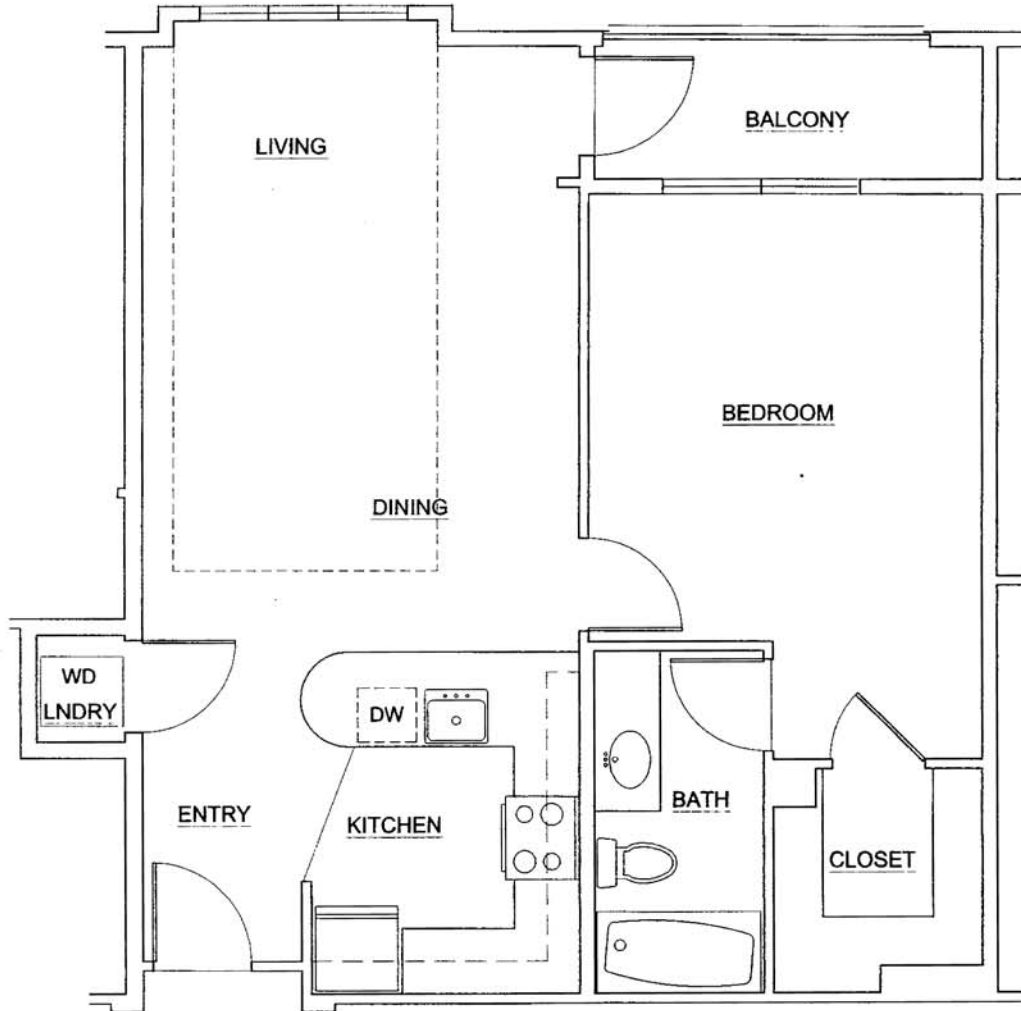

KEARNEY PLAZA

APARTMENTS

For Information
931 NW 11th Avenue, Portland, OR 97209
503.227.5624
www.kearneyplaza.com

1 B E D R O O M E

Total 655 sq. ft.
Unit No. 502

Square footage is estimated. Floor plans are subject to minor variations.