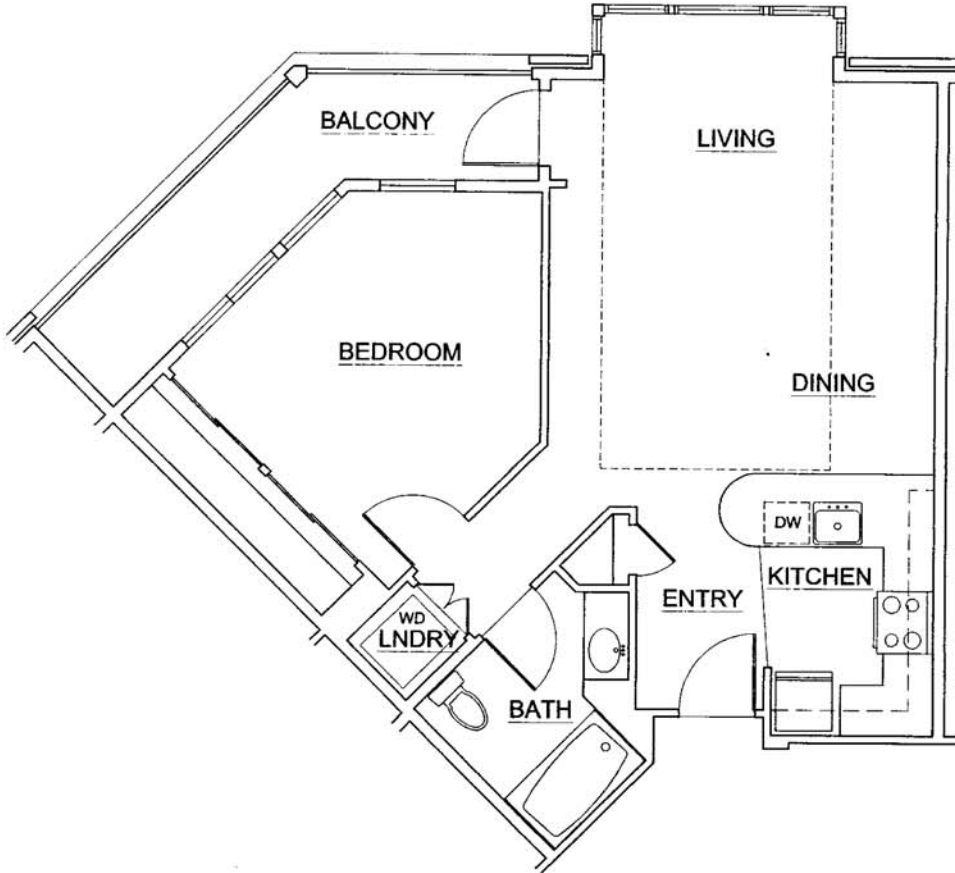

KEARNEY PLAZA

APARTMENTS

For Information
 931 NW 11th Avenue, Portland, OR 97209
 503.227.5624
www.kearneyplaza.com

1 BEDROOM D

Total	710 sq. ft.
Unit No.	225,325,425,525 226,326,426,526

Square footage is estimated. Floor plans are subject to minor variations.