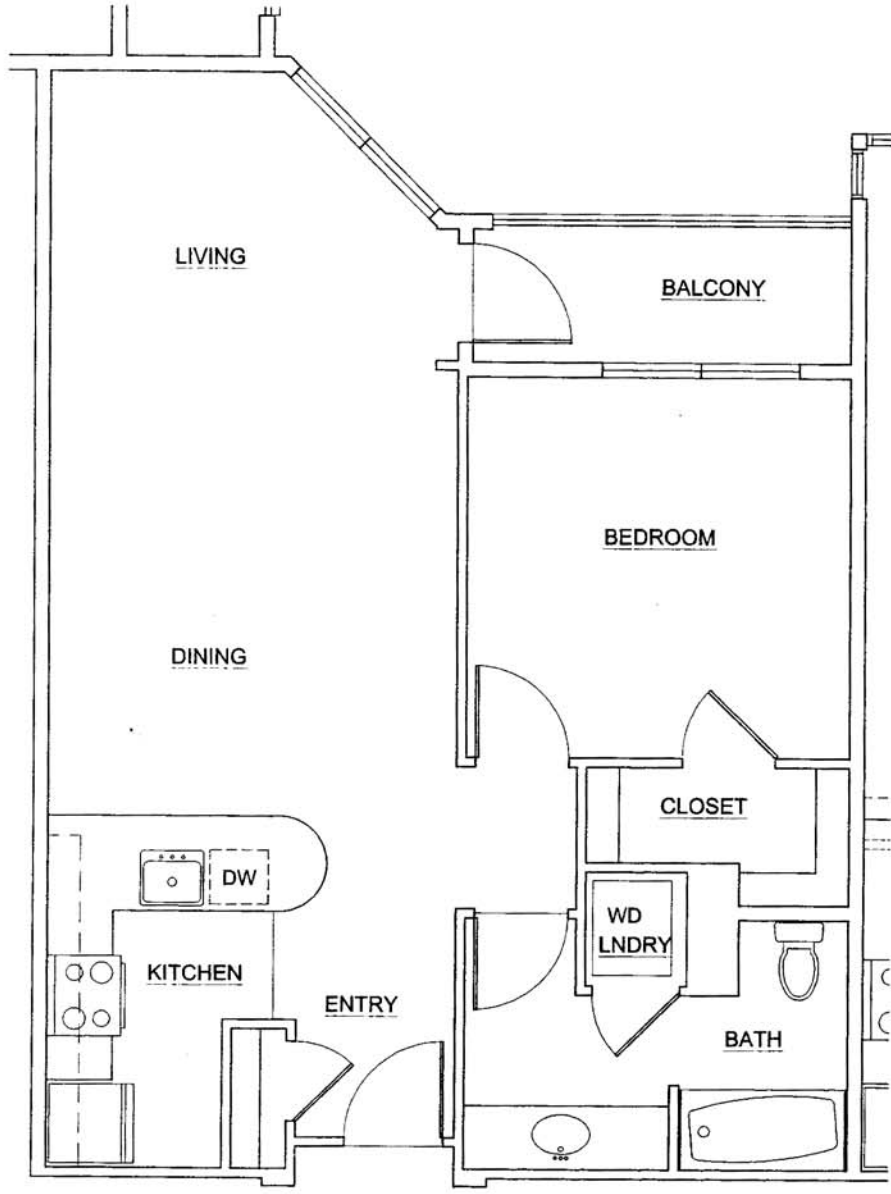

KEARNEY PLAZA

APARTMENTS

For Information
 931 NW 11th Avenue, Portland, OR 97209
 503.227.5624
www.kearneyplaza.com

1 BEDROOM B

Total	700 sq. ft.
Unit No.	114,214,314,414,514

Small print: Square footage is estimated. Floor plans are subject to minor variations.