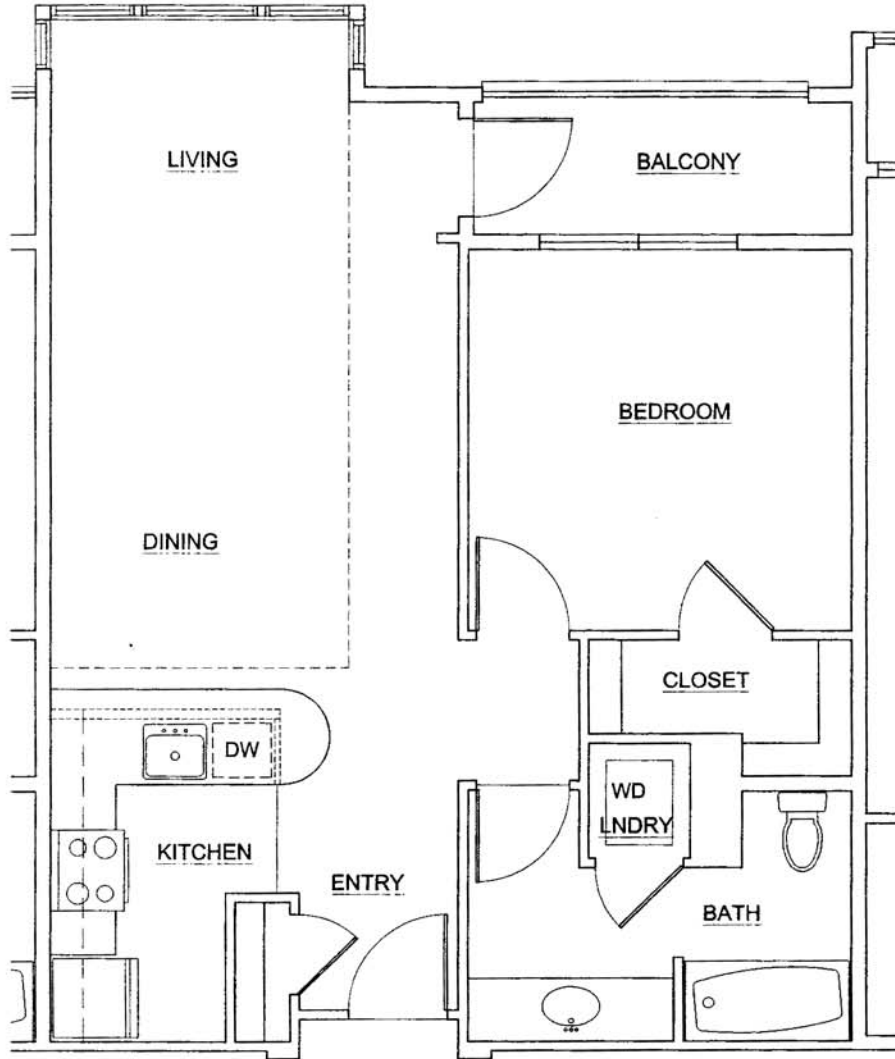

KEARNEY PLAZA

APARTMENTS

For Information
931 NW 11th Avenue, Portland, OR 97209
503.227.5624
www.kearneyplaza.com

1 BEDROOM A

Total 685 sq. ft.

Unit No.	217,317,417,517
104,204,304,404,504	218,318,418,518
113,213,313,413,513	223,323,423,523
115,215,315,415,515	224,324,424,524
116,216,316,416,516	227,327,427,527

Square footage is estimated. Floor plans are subject to minor variations.